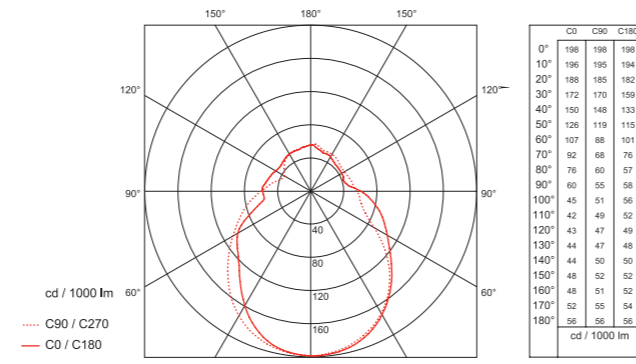

interior
innovation
award
2014

Selection

Leuchte
des Jahres 2013

**COSMO LED &
COSMO LED outdoor/IP44**
LEUCHTMITTEL / LAMP:
6 x 23,1W, Dali + Switch Dim, Versions available in 3000K or 4000K

**COSMO ESL &
COSMO ESL outdoor/IP44**
LEUCHTMITTEL / LAMP:
12 x GX24q, Dulux T/E, 32W constant, EVG / Dali dimm.