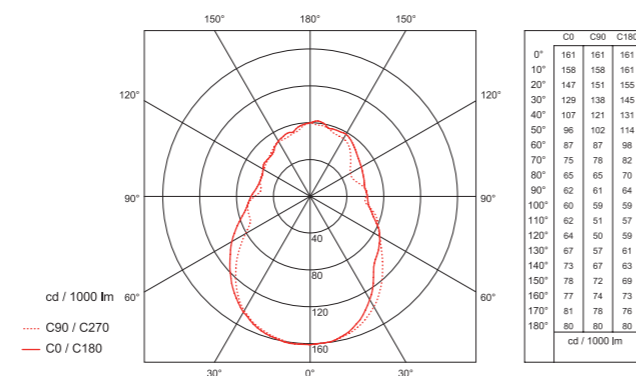

interior
innovation
award
2014

Selection

Leuchte
des Jahres 2013

**COSMO LED &
COSMO LED outdoor/IP44**
LEUCHTMITTEL / LAMP:
6 x 23,1W, Dali + Switch Dim, Versions available in 3000K or 4000K

**COSMO ESL &
COSMO ESL outdoor/IP44**
LEUCHTMITTEL / LAMP:
12 x GX24q, Dulux T/E, 32W constant, EVG / Dali dimm.