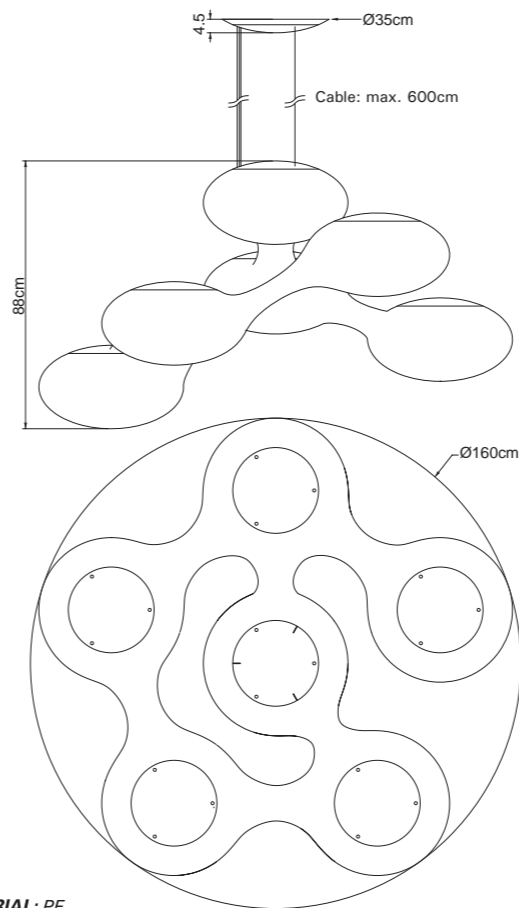

MATERIAL: PE
FARBEN / COLOURS:
KÖRPER / BODY: WEISS / WHITE
KAPPEN: SILBER, SONDERFARBEN AUF ANFRAGE
CAPS: SILVER, SPECIAL COLOURS AVAILABLE
IP40 ODER / OR IP44
LEUCHTMITTEL / LAMP:
LED: 3000K oder / or 4000K, 6x 23,1W, Dali+ Switch Dim
ESL: 12 x GX24q, Dulux T/E, 32W constant, EVG / Dali Dim