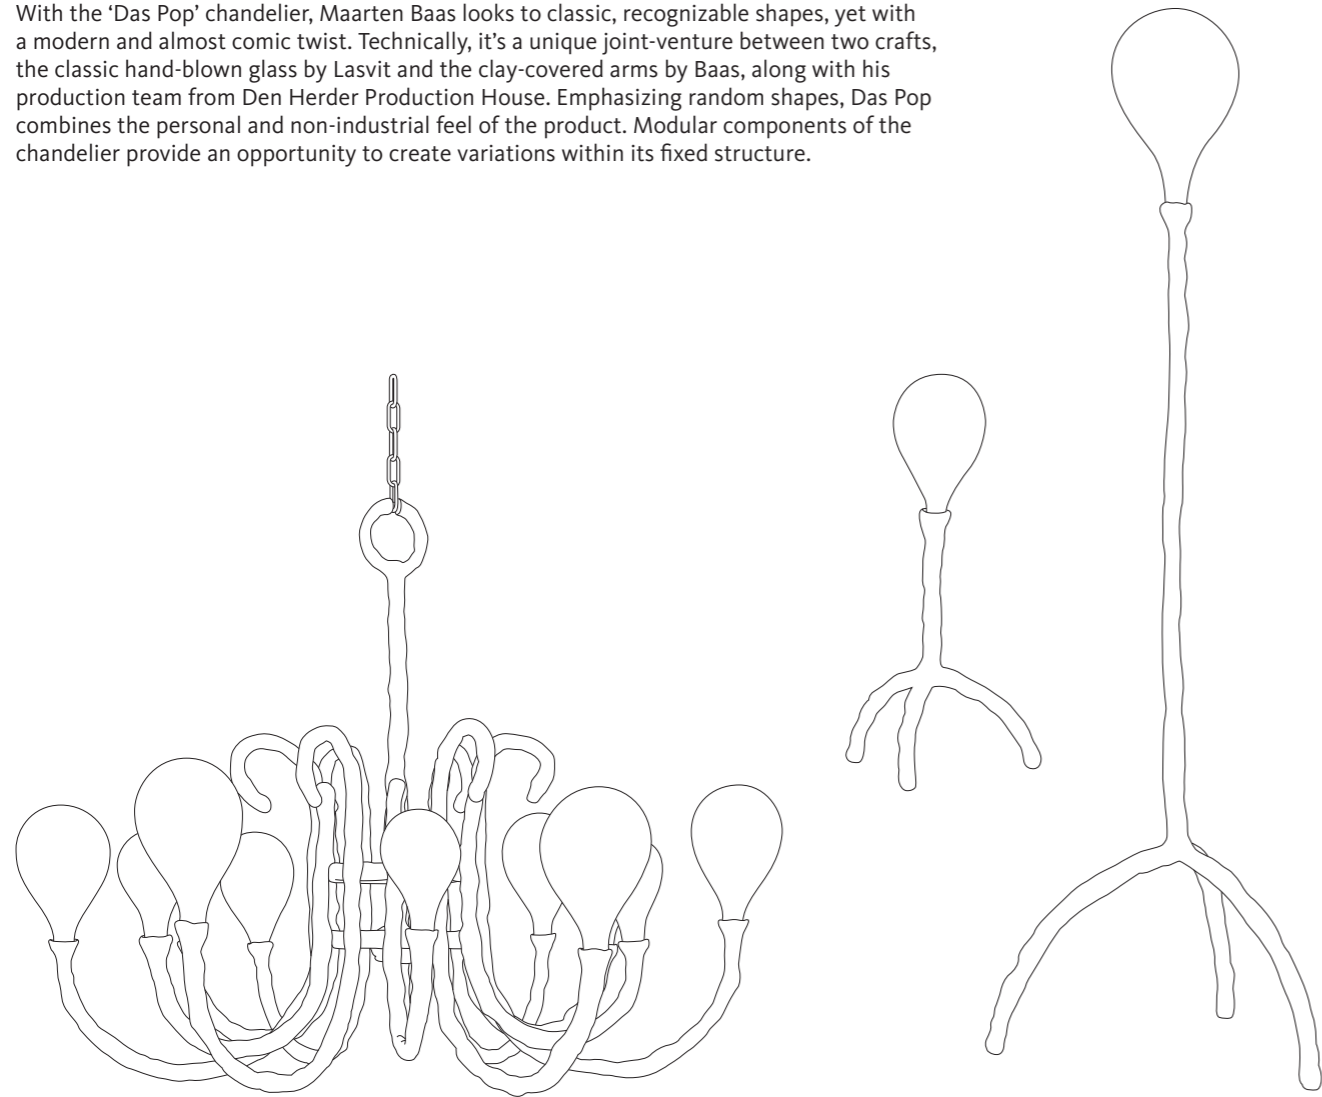

DAS POP / BY MAARTEN BAAS

With the 'Das Pop' chandelier, Maarten Baas looks to classic, recognizable shapes, yet with a modern and almost comic twist. Technically, it's a unique joint-venture between two crafts, the classic hand-blown glass by Lasvit and the clay-covered arms by Baas, along with his production team from Den Herder Production House. Emphasizing random shapes, Das Pop combines the personal and non-industrial feel of the product. Modular components of the chandelier provide an opportunity to create variations within its fixed structure.

Das Pop

14X038-00	Das Pop chandelier / 1 level	Dia 1200 x H 800 mm + L / Dia 47,24" x 31,5" + L	opal
14X039-00	Das Pop floor lamp	Dia 600 x H 1850 mm / Dia 23,62" x H 72,83"	opal
14X040-00	Das Pop table lamp	Dia 350 x H 650 mm / Dia 13,78" x H 25,59"	opal