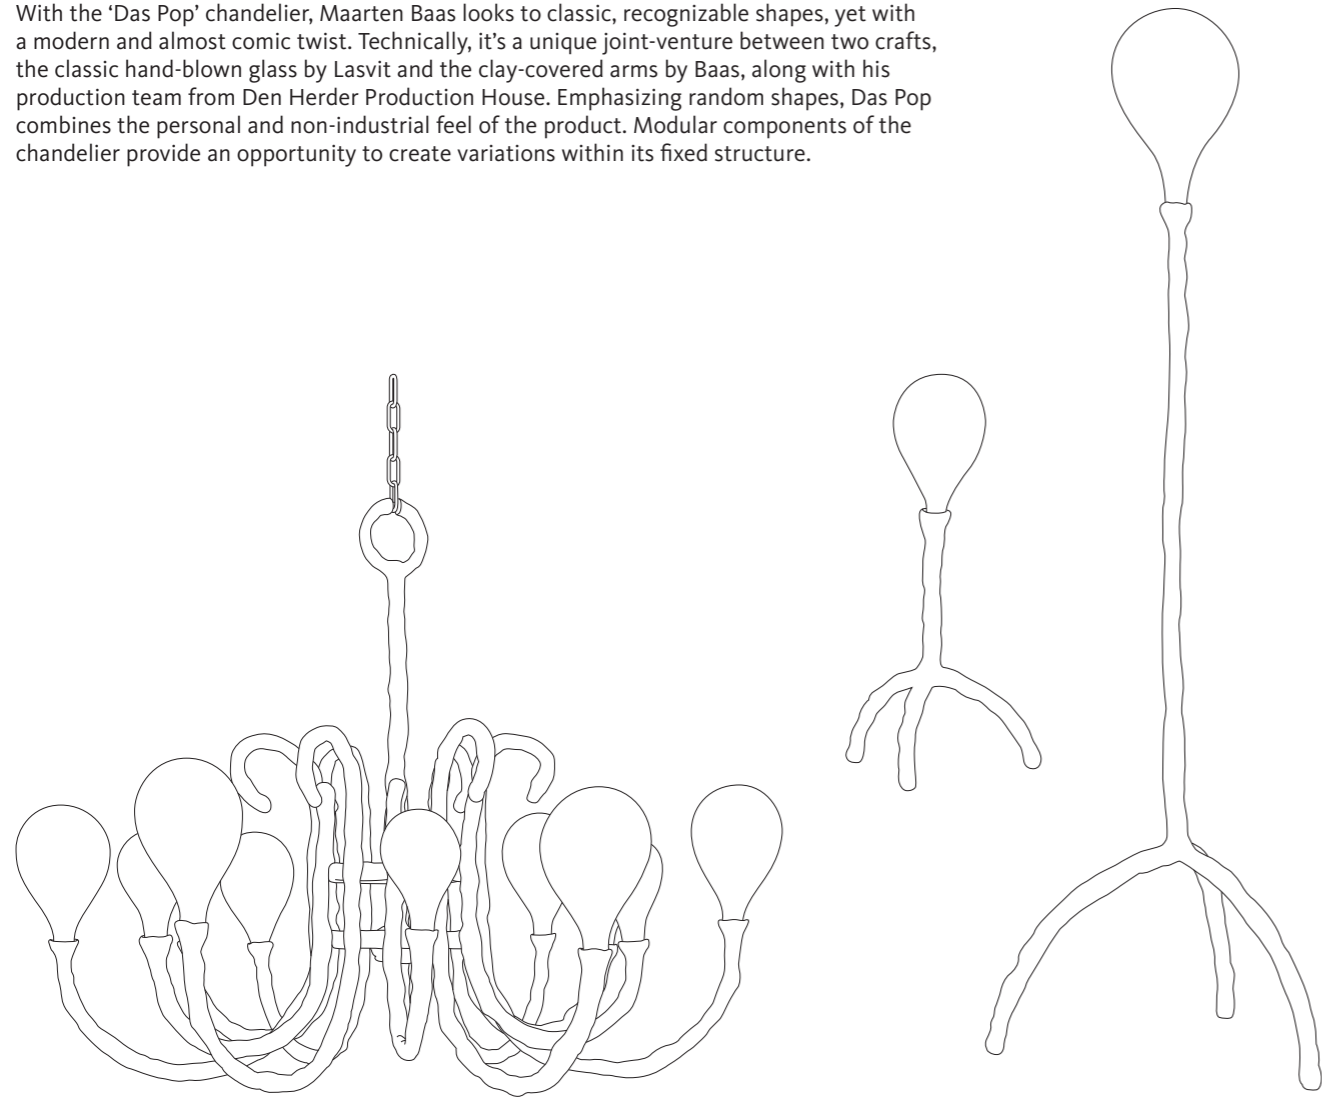

# DAS POP / BY MAARTEN BAAS

With the 'Das Pop' chandelier, Maarten Baas looks to classic, recognizable shapes, yet with a modern and almost comic twist. Technically, it's a unique joint-venture between two crafts, the classic hand-blown glass by Lasvit and the clay-covered arms by Baas, along with his production team from Den Herder Production House. Emphasizing random shapes, Das Pop combines the personal and non-industrial feel of the product. Modular components of the chandelier provide an opportunity to create variations within its fixed structure.

## Das Pop

14X038-00	Das Pop chandelier / 1 level	Dia 1200 x H 800 mm + L / Dia 47,24" x 31,5" + L	opal
14X039-00	Das Pop floor lamp	Dia 600 x H 1850 mm / Dia 23,62" x H 72,83"	opal
14X040-00	Das Pop table lamp	Dia 350 x H 650 mm / Dia 13,78" x H 25,59"	opal