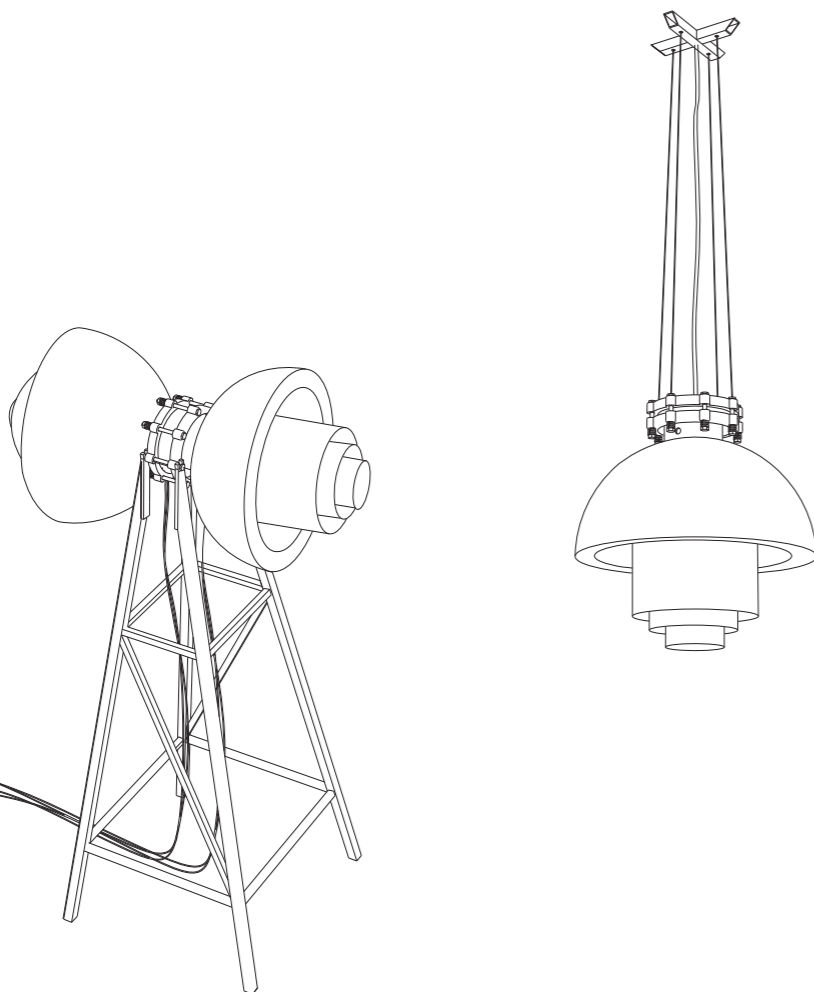

# TRANSMISSION / BY DEFORM

Lasvit Transmission by studio deFORM is a unique lighting sculpture based on experimentation with Simax borosilicate glass and produced in cooperation with Kavalierglass. Lasvit Transmission is cut and welded into an original composition that offers unpredictable and surprising lumino-kinetic effects from every angle. Glass parts are joined by heat, creating individual elements that become one material and one body.

## Transmission

14X047-00	Transmission floor lamp	H 2000 × W1200 × D 700 mm / H 78,74" × W47,24" × D 27,56"	clear / Simax
14X046-00	Transmission pendant	Dia 610 × H 610 mm + L / H 24,02" × W 24,02" × D 24,02"	clear / Simax