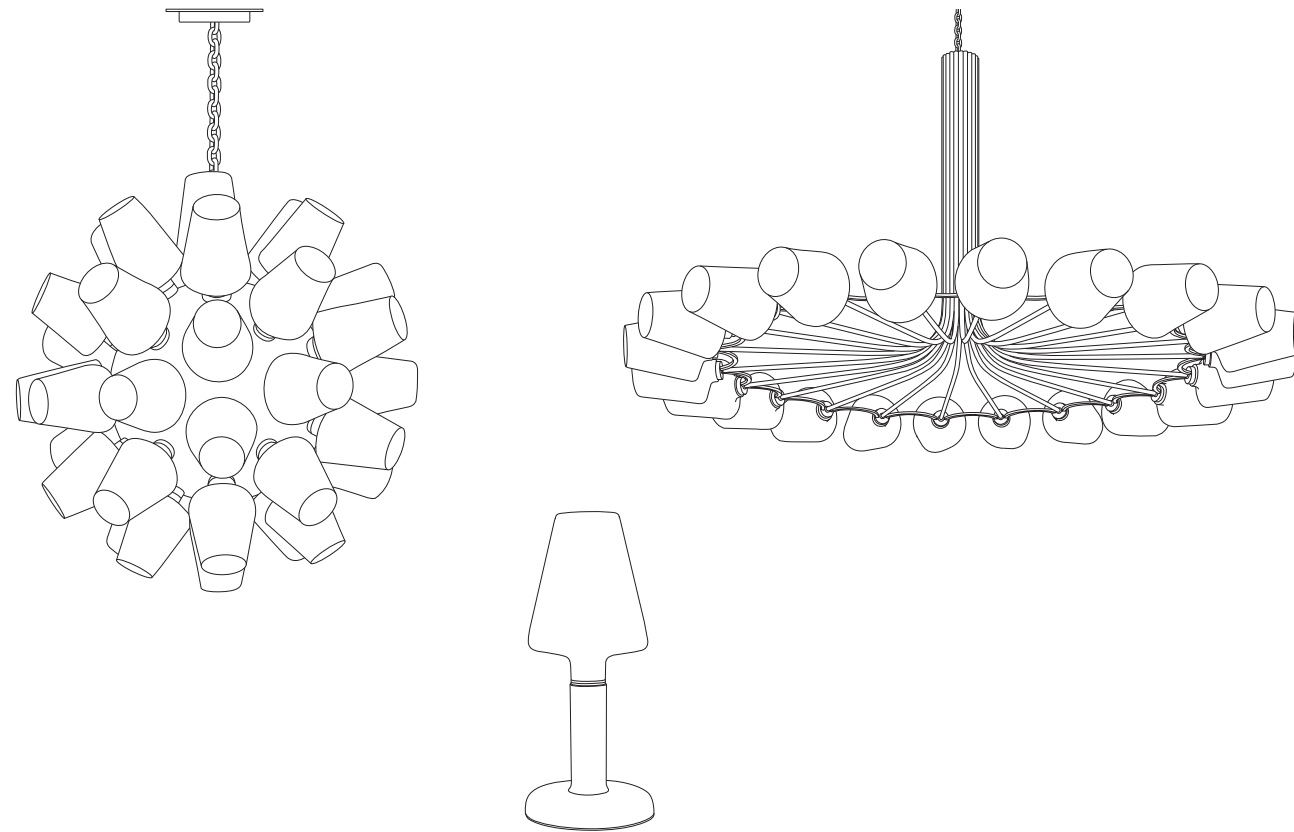

CANDY COLLECTION / BY CAMPANA BROTHERS

The Candy collection builds on the colorful universe of the Campana Brothers' Sushi series, but explores and expresses it through glass, a material that has fascinated them since childhood. They found inspiration for this collection in the colorful candies sold in popular markets in Brazil. This initial concept was enthusiastically received by Czech glass-masters, always ready to explore new techniques and visions. The Candy Collection includes Sphere chandelier, Ring chandelier and Lollipop table lamp, all conceived and produced in hand-blown glass and metal.

Candy Collection

15X006-01	Ring	Dia 1500 x H 800mm + L / Dia 59,06" x H 31,5" + L	color / opal
15X014-01	Sphere	Dia 830 mm + L / Dia 32,68" x L	color / opal
14X006-00	Lollipop table lamp	Dia 175 x H 410 mm / Dia 6,89" x H 16,14"	color / opal