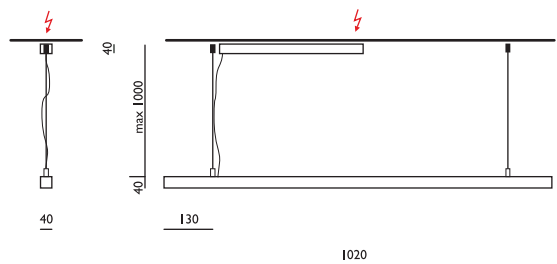

**Slim 40S/1000**

CODE

**1,5 kg/1pc**

3550

23,6W LED, 2900 lm, 1050mA , 230V

**Slim 40S/1500**

CODE

**2,25 kg/1pc**

3551

35,4W LED, 4350 lm, 1050mA, 230V

**Slim 40S/2000**

CODE

**3,0 kg/1pc**

3552

47,2W LED, 5800 lm, 1050mA, 230V