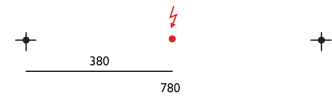

**Slim 40S/1000**

CODE

**1,5 kg/1pc**

3550

23,6W LED, 2900 lm, 1050mA , 230V

**Slim 40S/1500**

CODE

**2,25 kg/1pc**

3551

35,4W LED, 4350 lm, 1050mA, 230V

**Slim 40S/2000**

CODE

**3,0 kg/1pc**

3552

47,2W LED, 5800 lm, 1050mA, 230V