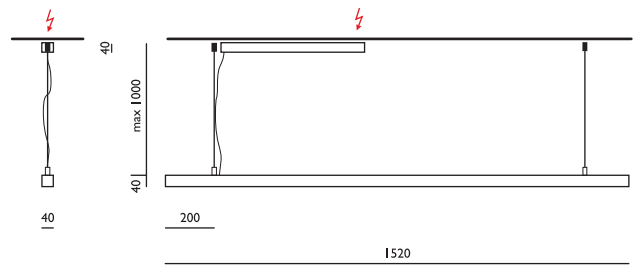

**Slim 40S/1000**

CODE

**1,5 kg/1pc**

3550

23,6W LED, 2900 lm, 1050mA , 230V

**Slim 40S/1500**

CODE

**2,25 kg/1pc**

3551

35,4W LED, 4350 lm, 1050mA, 230V

**Slim 40S/2000**

CODE

**3,0 kg/1pc**

3552

47,2W LED, 5800 lm, 1050mA, 230V