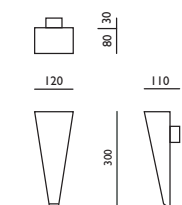

Flute series

Flute D1 1,0 kg

CODE 4201 max 40W, G9

Flute D2 1,6 kg

CODE 4202 2 x max 40W, G9

Flute D3 2,6 kg

CODE 4203 2 x max 40W, G9

Flute V1 1,0 kg

CODE 4211 max 40W, G9

Flute V2 1,6 kg

CODE 4212 2 x max 40W, G9

Flute V3 2,6 kg

CODE 4213 2 x max 40W, G9

Flute U1 1,3 kg

CODE 4221 max 40W, G9

Flute U2 2,2 kg