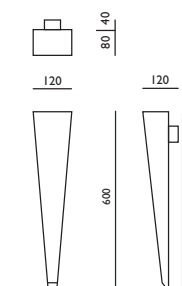

Flute series

Flute D1 1,0 kg

CODE 4201 max 40W, G9

Flute D2 1,6 kg

CODE 4202 2 x max 40W, G9

Flute D3 2,6 kg

CODE 4203 2 x max 40W, G9

Flute V1 1,0 kg

CODE 4211 max 40W, G9

Flute V2 1,6 kg

CODE 4212 2 x max 40W, G9

Flute V3 2,6 kg

CODE 4213 2 x max 40W, G9

Flute U1 1,3 kg

CODE 4221 max 40W, G9

Flute U2 2,2 kg

CODE 4222 2 x max 40W, G9

Flute U3 3,8 kg

CODE 4223 2 x max 40W, G9