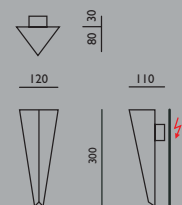

Flute series

Flute D1 1,0 kg

CODE 4201 max 40W, G9

Flute D2 1,6 kg

CODE 4202 2 x max 40W, G9

Flute D3 2,6 kg

CODE 4203 2 x max 40W, G9

Flute V1 1,0 kg

CODE 4211 max 40W, G9

Flute V2 1,6 kg

CODE 4212 2 x max 40W, G9

Flute V3 2,6 kg

CODE 4213 2 x max 40W, G9

Flute U1 1,3 kg

CODE 4221 max 40W, G9

Flute U2 2,2 kg