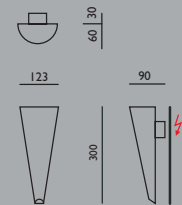

Flute series

Flute D1 1,0 kg

CODE 4201 max 40W, G9

Flute D2 1,6 kg

CODE 4202 2 x max 40W, G9

Flute D3 2,6 kg

CODE 4203 2 x max 40W, G9

Flute V1 1,0 kg

CODE 4211 max 40W, G9

Flute V2 1,6 kg

CODE 4212 2 x max 40W, G9

Flute V3 2,6 kg

CODE 4213 2 x max 40W, G9

Flute U1 1,3 kg

CODE 4221 max 40W, G9

Flute U2 2,2 kg