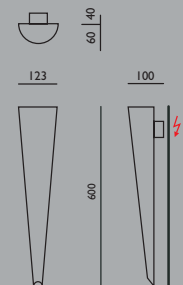

Flute series

Flute D1 1,0 kg

CODE 4201 max 40W, G9

Flute D2 1,6 kg

CODE 4202 2 x max 40W, G9

Flute D3 2,6 kg

CODE 4203 2 x max 40W, G9

Flute V1 1,0 kg

CODE 4211 max 40W, G9

Flute V2 1,6 kg

CODE 4212 2 x max 40W, G9

Flute V3 2,6 kg

CODE 4213 2 x max 40W, G9

Flute U1 1,3 kg

CODE 4221 max 40W, G9

Flute U2 2,2 kg

CODE 4222 2 x max 40W, G9

Flute U3 3,8 kg

CODE 4223 2 x max 40W, G9