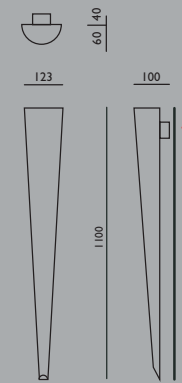

Flute series

Flute D1 1,0 kg

CODE 4201 max 40W, G9

Flute D2 1,6 kg

CODE 4202 2 x max 40W, G9

Flute D3 2,6 kg

CODE 4203 2 x max 40W, G9

Flute V1 1,0 kg

CODE 4211 max 40W, G9

Flute V2 1,6 kg

CODE 4212 2 x max 40W, G9

Flute V3 2,6 kg

CODE 4213 2 x max 40W, G9

Flute U1 1,3 kg

CODE 4221 max 40W, G9

Flute U2 2,2 kg

CODE 4222 2 x max 40W, G9

Flute U3 3,8 kg

CODE 4223 2 x max 40W, G9