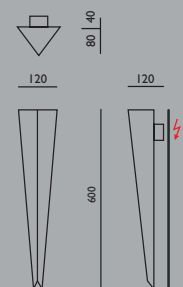

Flute series

Flute D1 1,0 kg

CODE 4201 max 40W, G9

Flute D2 1,6 kg

CODE 4202 2 x max 40W, G9

Flute D3 2,6 kg

CODE 4203 2 x max 40W, G9

Flute V1 1,0 kg

CODE 4211 max 40W, G9

Flute V2 1,6 kg

CODE 4212 2 x max 40W, G9

Flute V3 2,6 kg

CODE 4213 2 x max 40W, G9

Flute U1 1,3 kg

CODE 4221 max 40W, G9

Flute U2 2,2 kg

CODE 4222 2 x max 40W, G9

Flute U3 3,8 kg

CODE 4223 2 x max 40W, G9