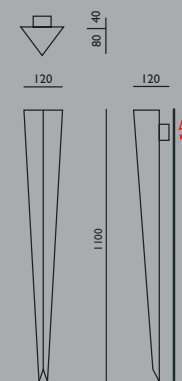

Flute series

Flute D1 1,0 kg

CODE 4201 max 40W, G9

Flute D2 1,6 kg

CODE 4202 2 x max 40W, G9

Flute D3 2,6 kg

CODE 4203 2 x max 40W, G9

Flute V1 1,0 kg

CODE 4211 max 40W, G9

Flute V2 1,6 kg

CODE 4212 2 x max 40W, G9

Flute V3 2,6 kg

CODE 4213 2 x max 40W, G9

Flute U1 1,3 kg

CODE 4221 max 40W, G9

Flute U2 2,2 kg

CODE 4222 2 x max 40W, G9

Flute U3 3,8 kg

CODE 4223 2 x max 40W, G9